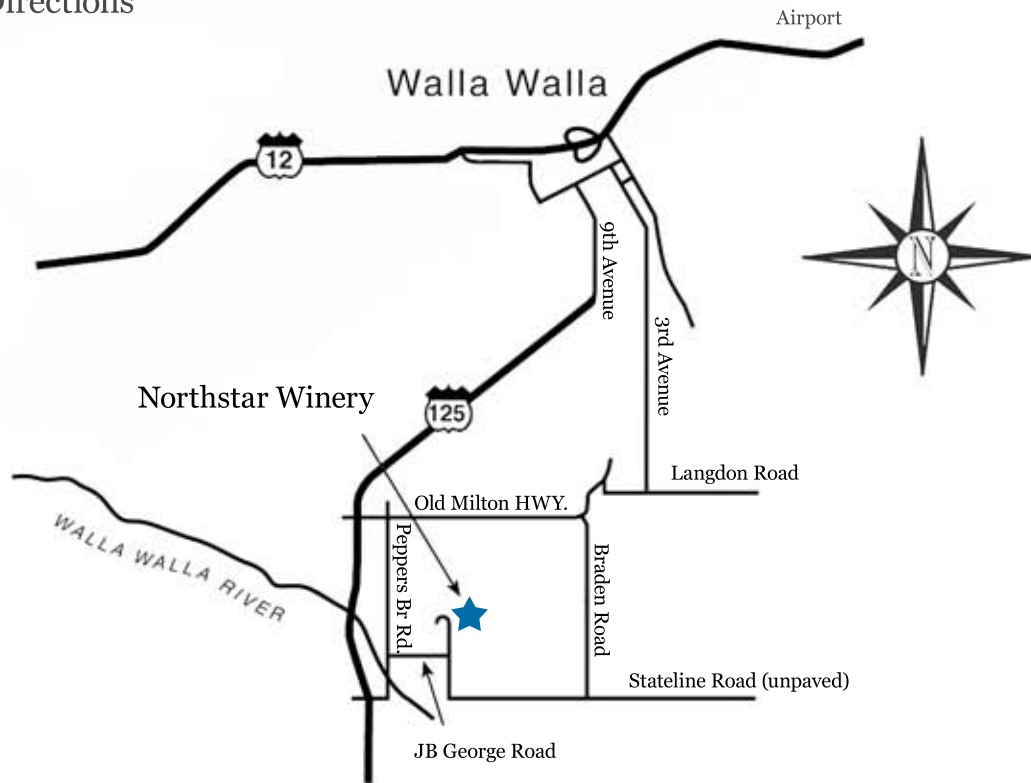

## Map & Directions

### Approaching Walla Walla on Hwy 125 from the south

- Drive on US 125 north, and turn right on the Old Milton Hwy
- Turn right on Peppers Bridge Rd
- Turn left on JB George Rd
- Drive 1/2 mile, Road comes to a T
- At T, turn left on limited access road
- Drive through grapevine-lined lane
- Turn right at first driveway (long winding driveway into Northstar)

### Northstar Winery

1736 J.B. George Road  
Walla Walla, WA 99362